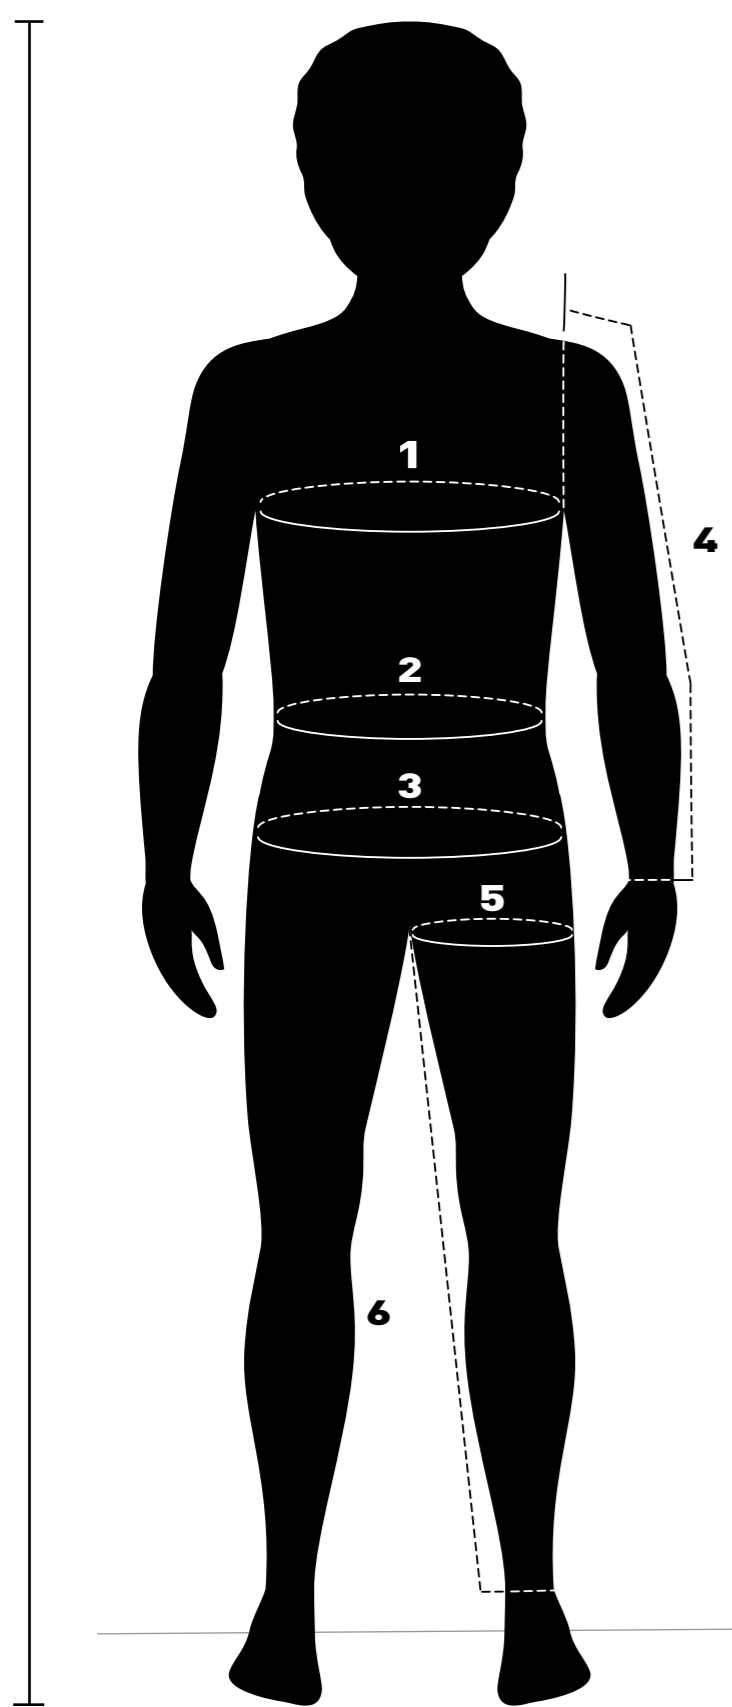

## HOW TO MEASURE?

Measure directly on your body contour (in centimeters). Round the area to be measured with a measuring tape. Neither loose or tight. Once you have all the measurements, find the corresponding size in the chart below. In case you doubt between two sizes, we suggest you to choose the larger one.

**\*HEIGHT:** measure the height from head to toe.

**1**  
**CHEST CONTOUR:**  
Extend your arms and round chest area just underneath and measure it.

**2**  
**WAIST CONTOUR:**  
Measure waist contour underneath underneath the belly button, rounding this area.

**3**  
**HIP CONTOUR:**  
Measure by the widest part of the hip, rounding this area.

**4**  
**ARM LENGTH:**  
Put the arm semi-flexed and measure from shoulder to wrist, skirting the elbow.

**5**  
**THIGH CONTOUR:**  
Measure the part of the thigh below the crotch, rounding this area.

**6**  
**CROTCH LENGTH:**  
Spread your legs slightly and measure from the inside of the legs, from the crotch to the ankle.